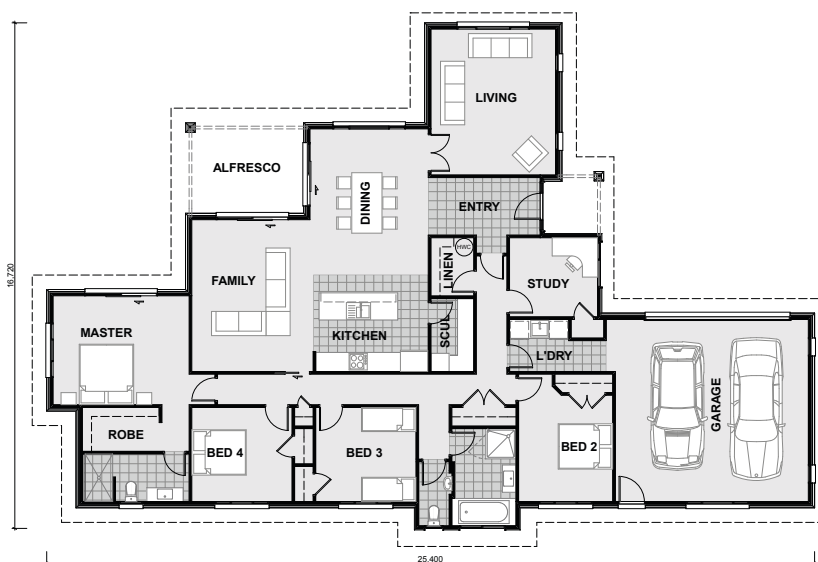

HOUSE & LAND PACKAGE

ARTIST IMPRESSION ONLY

Floor Area **250 m²**

- > 5 bedrooms
- > Seamless indoor/outdoor flow
- > Open plan kitchen/dining/family area
- > Separate living room
- > Covered alfresco
- > Designer kitchen with scullery & stone benchtops
- > Master bedroom with walk in robe and ensuite
- > Separate laundry
- > Heatpumps included
- > Tiled showers
- > Floor coverings - carpet, ceramic tiles + laminate flooring
- > Lawn, fencing and planting allowed
- > 200m² Exposed aggregate drive and patios
- > 3KW Solar electricity system
- > Letterbox and clothesline

bringing design to life

Available from
\$998,000